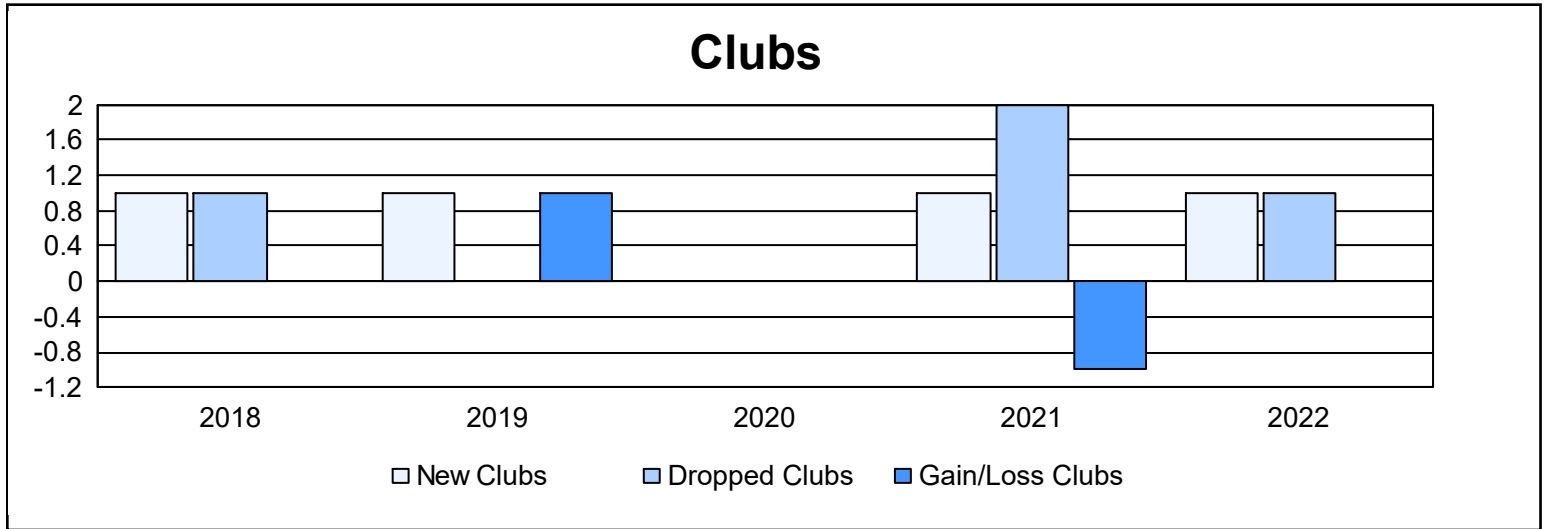

Year	New Clubs	Dropped Clubs	Gain/ Loss Clubs	New Members	Charter Members	Reinstate Members	Transfer Members	Total Member Added	Total Members Dropped	Gain/ Loss Members
2017-2018	1	1	0	179	22	10	9	220	207	13
2018-2019	1	0	1	177	23	7	12	219	206	13
2019-2020	0	0	0	131	1	5	6	143	176	-33
2020-2021	1	2	-1	183	13	3	7	206	168	38
2021-2022	1	1	0	239	12	6	6	263	187	76
<b>Average</b>	<b>1</b>	<b>1</b>	<b>0</b>	<b>182</b>	<b>14</b>	<b>6</b>	<b>8</b>	<b>210</b>	<b>189</b>	<b>21</b>

### Membership Composition June 2022 Cumulative