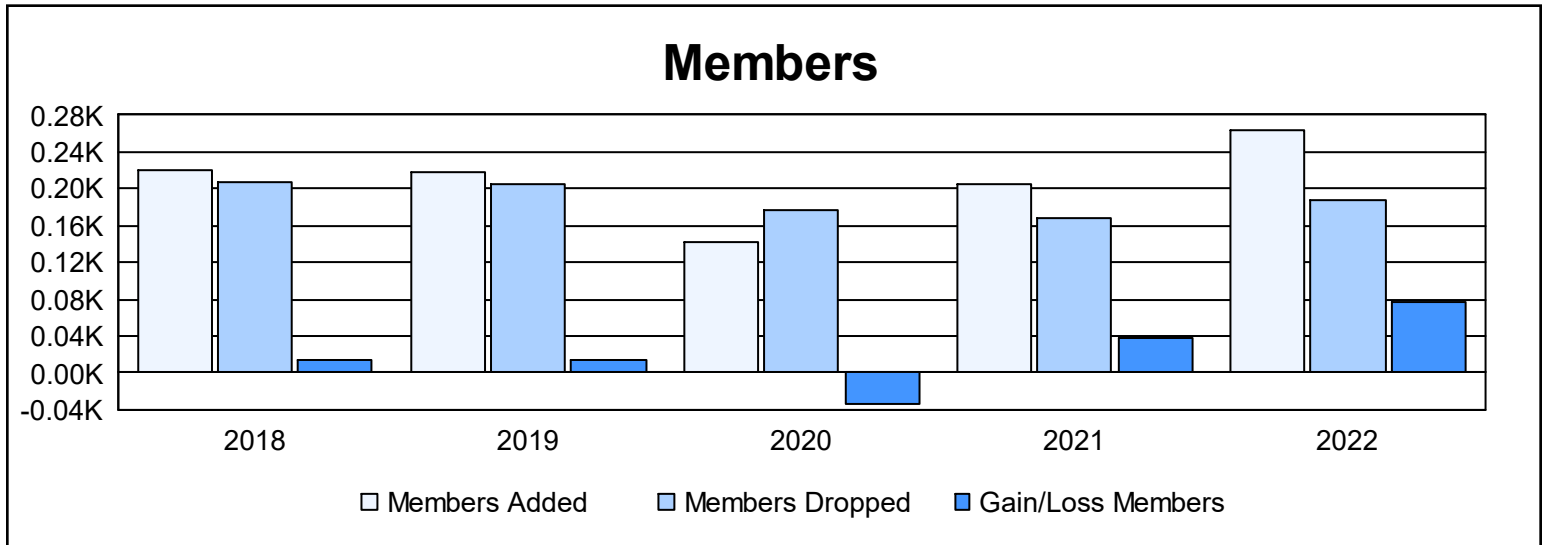

Year	New Clubs	Dropped Clubs	Gain/ Loss Clubs	New Members	Charter Members	Reinstate Members	Transfer Members	Total Member Added	Total Members Dropped	Gain/ Loss Members
2017-2018	1	1	0	179	22	10	9	220	207	13
2018-2019	1	0	1	177	23	7	12	219	206	13
2019-2020	0	0	0	131	1	5	6	143	176	-33
2020-2021	1	2	-1	183	13	3	7	206	168	38
2021-2022	1	1	0	239	12	6	6	263	187	76
<b>Average</b>	<b>1</b>	<b>1</b>	<b>0</b>	<b>182</b>	<b>14</b>	<b>6</b>	<b>8</b>	<b>210</b>	<b>189</b>	<b>21</b>

### Membership Composition June 2022 Cumulative